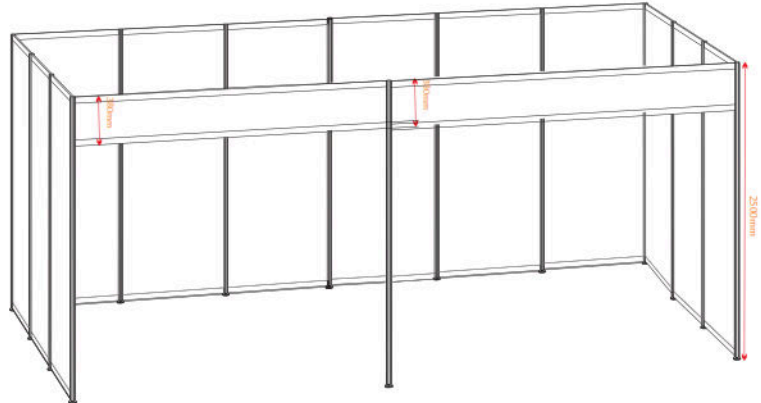

SHELL SCHEME BOOTH

Shell Scheme: 18sqm

Perspective View

INCLUDES:

- Shellscheme with White Panels
- Charcoal carpets
- 2 x Fascia board label with the name of the exhibitor in black vinyl.
- Lighting Elements: 4 x Spotlights,
- Plug Point: 2 x 15amp Power supply

INCLUDED:

FURNITURE PACKAGES:

- 4 x Black barstool
- 2 x Aluminium cocktail table
- 2 x Zig Zag Brochure stand
- 2 x Waste paper bin.
- 1 x 2 Seater White Sofa

PICTURE REFERENCE (colours may vary):